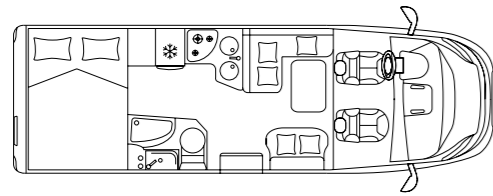

ECOVIP LAYOUTS

ECOVIP L2009 LOW-PROFILE

↔ 659 cm 2 (+1+1)

ECOVIP L3009 LOW-PROFILE

↔ 699 cm 2 (+1+1)

ECOVIP L3010 LOW-PROFILE

↔ 699 cm 2 (+2+1)

ECOVIP L3019 LOW-PROFILE

↔ 699 cm 2 (+2+1)

ECOVIP L3412DS LOW-PROFILE

↔ 720 cm 2 (+2+1)

ECOVIP L4009 LOW-PROFILE

↔ 740 cm 2 (+2+1)

ECOVIP L4009DS LOW-PROFILE

↔ 740 cm 2 (+2+1)

ECOVIP L4012 LOW-PROFILE