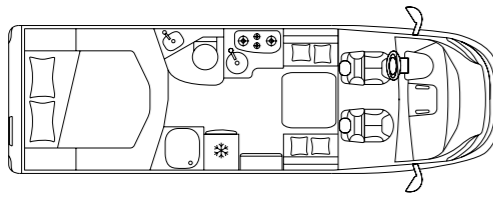

ECOVIP LAYOUTS

ECOVIP L2009 LOW-PROFILE

↔ 659 cm 2 (+1+1)

ECOVIP L3009 LOW-PROFILE

↔ 699 cm 2 (+1+1)

ECOVIP L3010 LOW-PROFILE

↔ 699 cm 2 (+2+1)

ECOVIP L3019 LOW-PROFILE

↔ 699 cm 2 (+2+1)

ECOVIP L3412DS LOW-PROFILE

↔ 720 cm 2 (+2+1)

ECOVIP L4009 LOW-PROFILE

↔ 740 cm 2 (+2+1)

ECOVIP L4009DS LOW-PROFILE

↔ 740 cm 2 (+2+1)

ECOVIP L4012 LOW-PROFILE