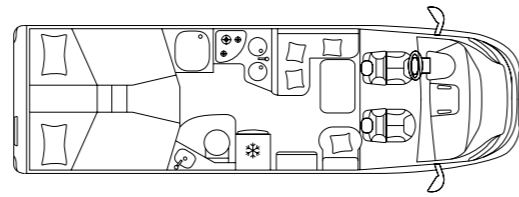

ECOVIP LAYOUTS

ECOVIP L2009 LOW-PROFILE

↔ 659 cm 2 (+1+1)

ECOVIP L3009 LOW-PROFILE

↔ 699 cm 2 (+1+1)

ECOVIP L3010 LOW-PROFILE

↔ 699 cm 2 (+2+1)

ECOVIP L3019 LOW-PROFILE

↔ 699 cm 2 (+2+1)

ECOVIP L3412DS LOW-PROFILE

↔ 720 cm 2 (+2+1)

ECOVIP L4009 LOW-PROFILE

↔ 740 cm 2 (+2+1)

ECOVIP L4009DS LOW-PROFILE

↔ 740 cm 2 (+2+1)

ECOVIP L4012 LOW-PROFILE