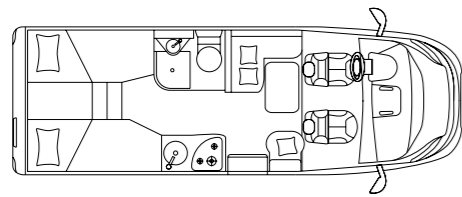

ECOVIP LAYOUTS

ECOVIP L2009 LOW-PROFILE

↔ 659 cm 2 (+1+1)

ECOVIP L3009 LOW-PROFILE

↔ 699 cm 2 (+1+1)

ECOVIP L3010 LOW-PROFILE

↔ 699 cm 2 (+2+1)

ECOVIP L3019 LOW-PROFILE

↔ 699 cm 2 (+2+1)

ECOVIP L3412DS LOW-PROFILE

↔ 720 cm 2 (+2+1)

ECOVIP L4009 LOW-PROFILE

↔ 740 cm 2 (+2+1)

ECOVIP L4009DS LOW-PROFILE

↔ 740 cm 2 (+2+1)

ECOVIP L4012 LOW-PROFILE