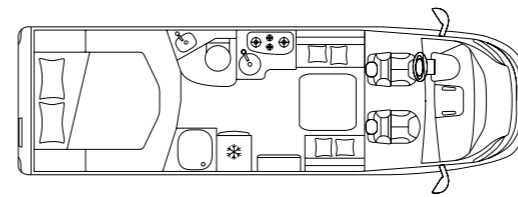

ECOVIP L4012DS LOW-PROFILE