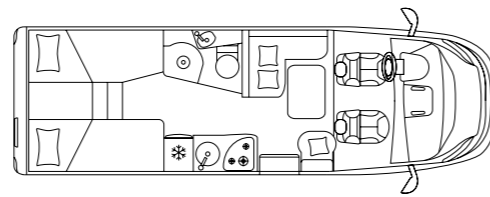

ECOVIP LAYOUTS

ECOVIP L2009 LOW-PROFILE

↔ 659 cm 2 (+1+1)

ECOVIP L3009 LOW-PROFILE

↔ 699 cm 2 (+1+1)

ECOVIP L3010 LOW-PROFILE

↔ 699 cm 2 (+2+1)

ECOVIP L3019 LOW-PROFILE

↔ 699 cm 2 (+2+1)

ECOVIP L3412DS LOW-PROFILE

↔ 720 cm 2 (+2+1)

ECOVIP L4009 LOW-PROFILE

↔ 740 cm 2 (+2+1)

ECOVIP L4009DS LOW-PROFILE

↔ 740 cm 2 (+2+1)

ECOVIP L4012 LOW-PROFILE