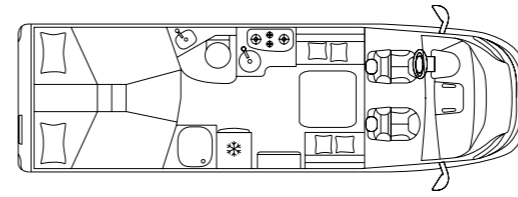

ECOVIP LAYOUTS

ECOVIP L2009 LOW-PROFILE

↔ 659 cm 2 (+1+1)

ECOVIP L3009 LOW-PROFILE

↔ 699 cm 2 (+1+1)

ECOVIP L3010 LOW-PROFILE

↔ 699 cm 2 (+2+1)

ECOVIP L3019 LOW-PROFILE

↔ 699 cm 2 (+2+1)

ECOVIP L3412DS LOW-PROFILE

↔ 720 cm 2 (+2+1)

ECOVIP L4009 LOW-PROFILE

↔ 740 cm 2 (+2+1)

ECOVIP L4009DS LOW-PROFILE

↔ 740 cm 2 (+2+1)

ECOVIP L4012 LOW-PROFILE