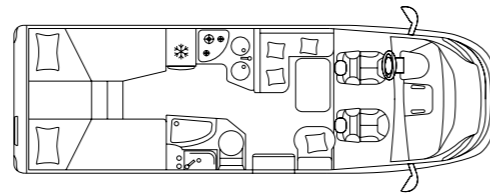

ECOVIP LAYOUTS

ECOVIP L2009 LOW-PROFILE

↔ 659 cm 2 (+1+1)

ECOVIP L3009 LOW-PROFILE

↔ 699 cm 2 (+1+1)

ECOVIP L3010 LOW-PROFILE

↔ 699 cm 2 (+2+1)

ECOVIP L3019 LOW-PROFILE

↔ 699 cm 2 (+2+1)

ECOVIP L3412DS LOW-PROFILE

↔ 720 cm 2 (+2+1)

ECOVIP L4009 LOW-PROFILE

↔ 740 cm 2 (+2+1)

ECOVIP L4009DS LOW-PROFILE

↔ 740 cm 2 (+2+1)

ECOVIP L4012 LOW-PROFILE