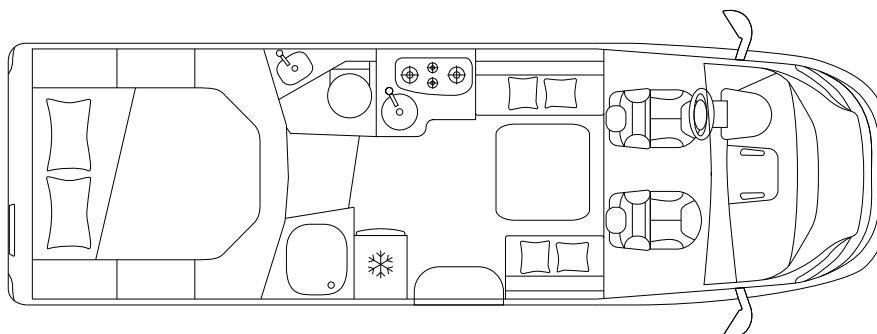

www.xcamp.pl

KOSMO EMBLEMA 512 E

LOW-PROFILES

Fiat Ducato 35 Light

Fiat Ducato 43 Heavy

CHASSIS & ENGINE

Chassis	Fiat Ducato 35 Light	
Maximum power	kW (PS)	103 (140)
Engine displacement	cc	2.287
Weight in running order	kg	3.014
Payload	kg	486 ^s / 636 ^o
Max. total weight	kg	3.500 ^s / 3.650 ^o

DIMENSIONS & WEIGHT

External length / width / height	cm	741 / 233 / 294
Internal width / height	cm	218 / 213
Wheelbase	mm	4.035
Towable mass	kg	2.000
Type-approved seats		4
Garage dimensions (L × W × H)	cm	109 × 218 × 120 ^{max} / 109 ^{min}

www.xcamp.pl **ING**

Berths		$2^s + 2^o + 1^o$
Rear double bed (L × W)	cm	190 × 148
Dinette bed	cm	200 × 115 °
Drop-down bed	cm	200 × 140 °

INSTALLATION & TECHNOLOGY

Refrigerator	l	140
Fresh water tank	l	90 + 20
Waste water tank	l	90
Heating system	kW	6