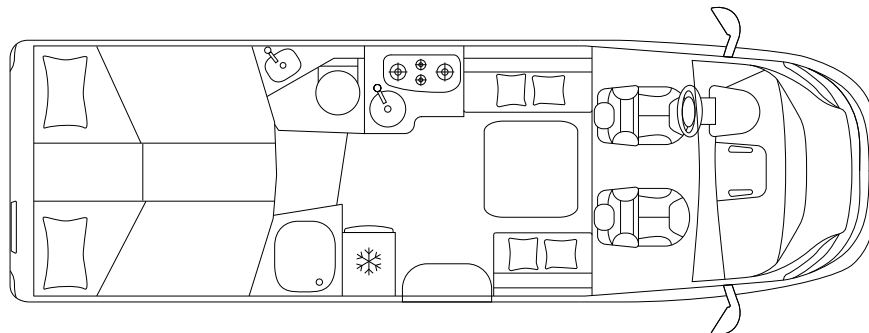

www.xcamp.pl

KOSMO EMBLEMA 509 LE LOW-PROFILES

Fiat Ducato 35 Light

Fiat Ducato 43 Heavy

CHASSIS & ENGINE

Chassis		Fiat Ducato 35 Light
Maximum power	kW (PS)	103 (140)
Engine displacement	cc	2.287
Weight in running order	kg	3.014
Payload	kg	486 ^s / 636 ^o
Max. total weight	kg	3.500 ^s / 3.650 ^o

DIMENSIONS & WEIGHT

External length / width / height	cm	741 / 233 / 294
Internal width / height	cm	218 / 213
Wheelbase	mm	4.035
Towable mass	kg	2.000
Type-approved seats		4 ^s / 5 ^o
Garage dimensions (L × W × H)	cm	109 × 218 × 118

www.xcamp.pl **ING**

Berths		2 ^s + 2 ^o + 1 ^o
Right side rear bed / left side rear bed (L × W)	cm	205 × 80 / 210 × 80
Dinette bed	cm	200 × 140 ^o
Drop-down bed	cm	200 × 140 ^o

INSTALLATION & TECHNOLOGY