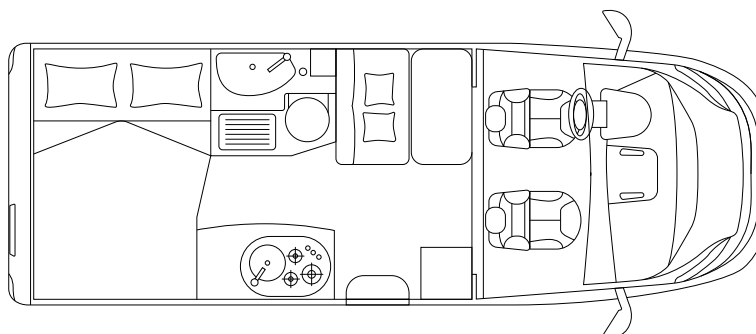

www.xcamp.pl

KOSMO COMPACT 5

COMPACT

Fiat Ducato 35 Light

Fiat Ducato 43 Heavy

CHASSIS & ENGINE

Chassis	Fiat Ducato 35 Light	
Maximum power	kW (PS)	88 (120)
Engine displacement	cc	2.287
Weight in running order	kg	2.626
Payload	kg	874 ^s / 1.024 ^o
Max. total weight	kg	3.500 ^s / 3.650 ^o

DIMENSIONS & WEIGHT

External length / width / height	cm	595 / 214 / 271
Internal width / height	cm	200 / 195
Wheelbase	mm	3.450
Towable mass	kg	2.000
Type-approved seats		4
Garage dimensions (L × W × H)	cm	64 ^{max} / 55 ^{min} × 218 × 115

www.xcamp.pl **ING**

Berths		2 ^S + 1 ^O
Rear double bed (L × W)	cm	194 × 140 ^{max} / 130 ^{min}
Dinette bed	cm	185 × 70 ^{max} / 43 ^{min} ^O

INSTALLATION & TECHNOLOGY

Refrigerator	l	89
Fresh water tank	l	90 + 20
Waste water tank	l	90
Heating system	kW	4