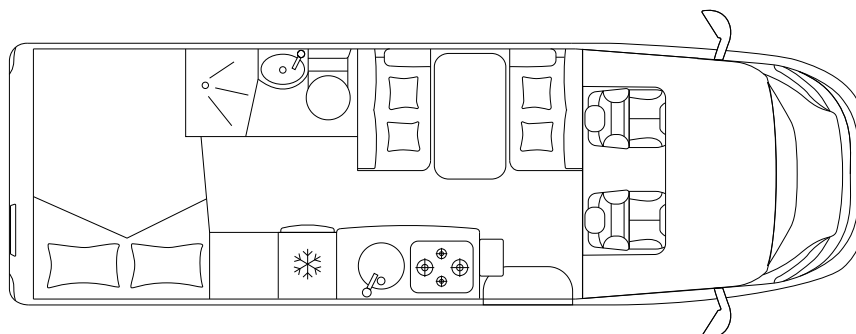

www.xcamp.pl

KOSMO F510

OVER-CABS

Fiat Ducato 35 Light

Fiat Ducato 43 Heavy

CHASSIS & ENGINE

Chassis	Fiat Ducato 35 Light	
Maximum power	kW (PS)	88 (120)
Engine displacement	cc	2.287
Weight in running order	kg	2.960
Payload	kg	540 ^s / 690 ^o
Max. total weight	kg	3.500 ^s / 3.650 ^o

DIMENSIONS & WEIGHT

External length / width / height	cm	725 / 233 / 310
Internal width / height	cm	218 / 209,50
Wheelbase	mm	4.035
Towable mass	kg	2.000
Type-approved seats		6
Garage dimensions (L × W × H)	cm	155 ^{max} / 134 ^{min} × 218 × 124