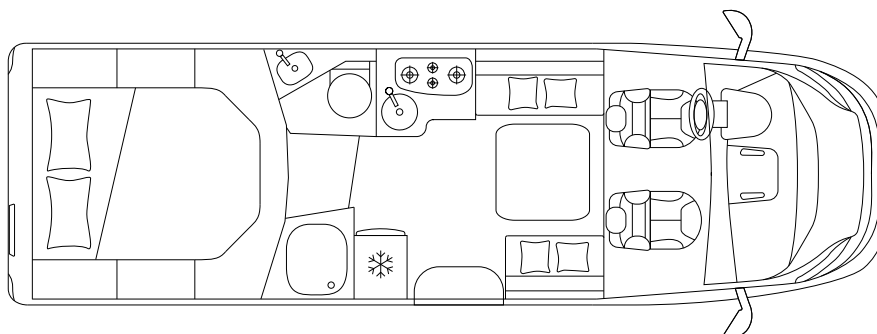

www.xcamp.pl

KOSMO 512

LOW-PROFILES

Fiat Ducato 35 Light

Fiat Ducato 43 Heavy

CHASSIS & ENGINE

Chassis	Fiat Ducato 35 Light	
Maximum power	kW (PS)	88 (120)
Engine displacement	cc	2.287
Weight in running order	kg	2.981
Payload	kg	519 ^s / 669 ^o
Max. total weight	kg	3.500 ^s / 3.650 ^o

DIMENSIONS & WEIGHT

External length / width / height	cm	741 / 233 / 290
Internal width / height	cm	218 / 213
Wheelbase	mm	4.035
Towable mass	kg	2.000
Type-approved seats		4
Garage dimensions (L × W × H)	cm	109 × 218 × 120 ^{max} / 90 ^{min}

www.xcamp.pl **ING**

Berths		2 ^s + 2 ^o + 1 ^o
Rear double bed (L × W)	cm	190 × 148
Dinette bed	cm	200 × 115 ^o
Drop-down bed	cm	200 × 140 ^o

INSTALLATION & TECHNOLOGY

Refrigerator	l	140
Fresh water tank	l	90 + 20
Waste water tank	l	90
Heating system	kW	6