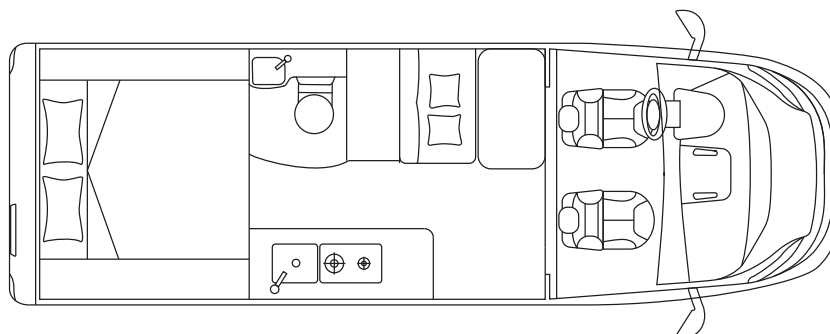

www.xcamp.pl

KOSMO 6.4

CAMPER VANS

Fiat Ducato 35 Light

Fiat Ducato 43 Heavy

CHASSIS & ENGINE

Chassis	Fiat Ducato 43 Heavy	
Maximum power	kW (PS)	103 (140) / 117 (160) / 130 (180)
Engine displacement	cc	2.287
Weight in running order	kg	2.830
Payload	kg	630
Max. total weight	kg	3.500

DIMENSIONS & WEIGHT

External length / width / height	cm	636 / 205 / 265
Internal width / height	cm	/ 190
Wheelbase	mm	4.035
Towable mass	kg	2.500
Type-approved seats		4

www.xcamp.pl **ING**

Berths		2 ^s + 1 ^o + 2 ^o
Rear double bed (L × W)	cm	195 ^{max} / 188 ^{min} × 185
Dinette bed	cm	180 × 80 ^o